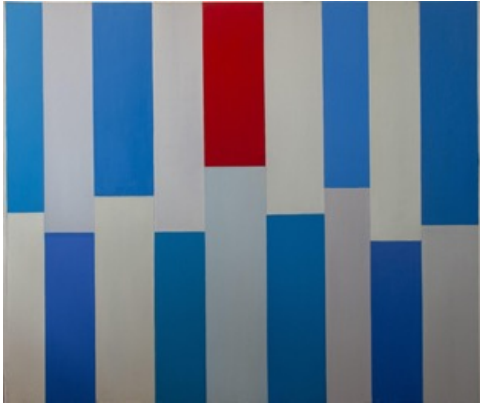

Jump In, 2002
oil on canvas
66 ¾" × 85 ½"

Blue Chords, 2002
oil on canvas
70" × 67"

PAT LIPSKY

Saraband, 2003
oil on canvas
64" × 62 ¼"

Red Isn't Blue, 2002
oil on canvas
56" × 61"

PAT LIPSKY

True Lad, 2003-2005
oil on canvas
60" × 72"