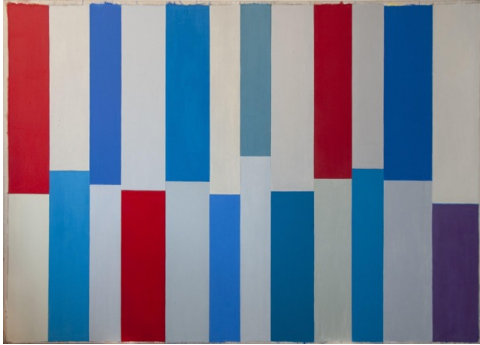

PAT LIPSKY

And Louder Sing, 2002
Guerra, Kremer, oil on canvas
66" × 94 ¼"