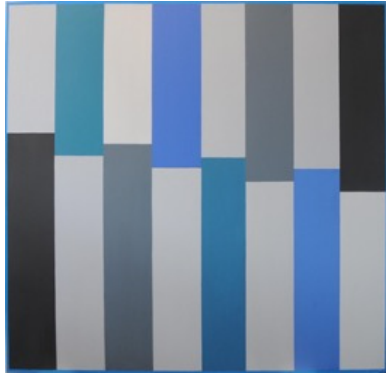

PAT LIPSKY

Saraband, 2003
oil on canvas
64" × 62 ¼"