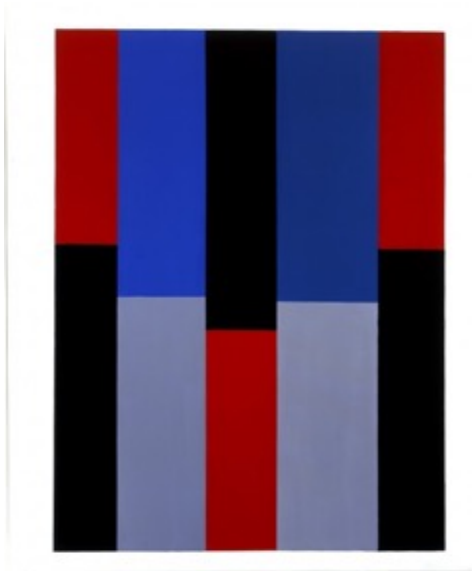

PAT LIPSKY

Red River Valley #7, 2004
oil on canvas
80 1/4" x 62 7/8"