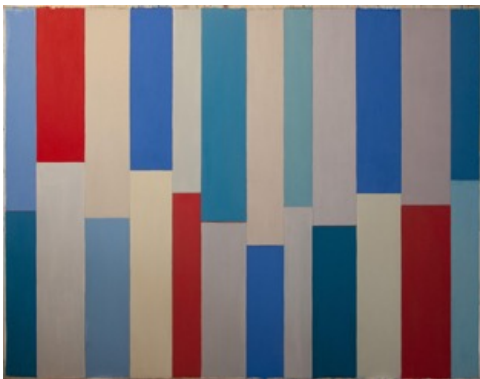

Jump In, 2002
oil on canvas
66 ¾" × 85 ½"

Blue Chords, 2002
oil on canvas
70" × 67"

PAT LIPSKY

Saraband, 2003
oil on canvas
64" × 62 ¼"

Red Isn't Blue, 2002
oil on canvas
56" × 61"

PAT LIPSKY

True Lad, 2003-2005
oil on canvas
60" × 72"