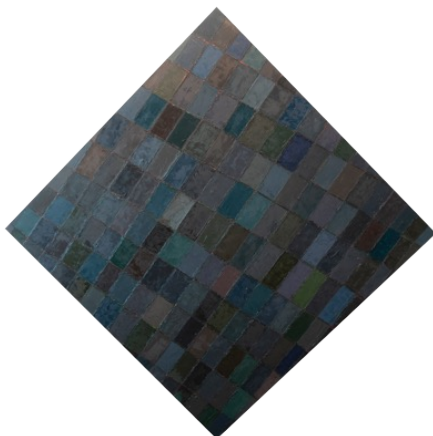

Pont Mirabeau, 1992
oil on linen
66 $\frac{1}{2}$ " \times 66 $\frac{1}{2}$ "

PAT LIPSKY

Truth, 1992
oil on linen
72" × 72"

Truth II, 1992
oil on canvas
97" × 97"

Destiny, 1992
oil on linen
78" × 78"

PAT LIPSKY