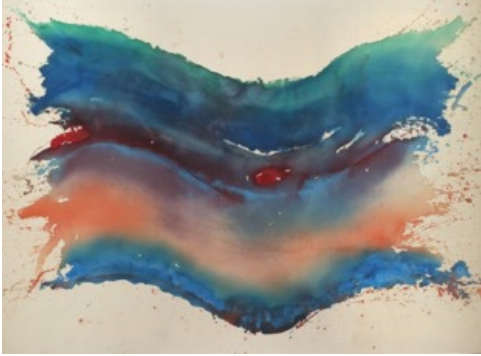

PAT LIPSKY
Inventory, 1957 to 2019

Self Portrait, 1958
acrylic on canvas
19 $\frac{3}{4}$ " \times 15 $\frac{3}{4}$ "

Portrait of My Mother as a Girl, 1958
oil on canvas board
16" \times 12"

Still Life I, 1960
oil on canvas
26" \times 18"

PAT LIPSKY

Still Life II, 1960
oil on canvas
30" × 18"

Turning, 1968
acrylic on canvas
61 1/8" × 95 1/2"

PAT LIPSKY

Innisfree, 1970
acrylic on canvas
72 1/2" x 89"

PAT LIPSKY

Chrysanthemum, 1971
acrylic on canvas
71" × 98"

Winter, 1971
acrylic on canvas
63 1/2" × 98 5/8"

PAT LIPSKY

Love, 1972
oil on canvas
78" × 62 ½"

Sienna Cavalcade, 1973
oil on canvas
95 ½" × 43"

PAT LIPSKY

JJ Flowers (Titian), 1974
acrylic on canvas
88 1/2" × 84 1/2"