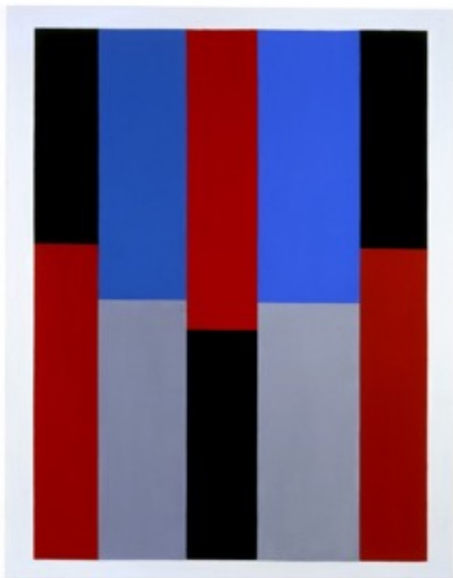

Red River Valley #9, 2004
oil on canvas
81 7/8" x 61 1/2"