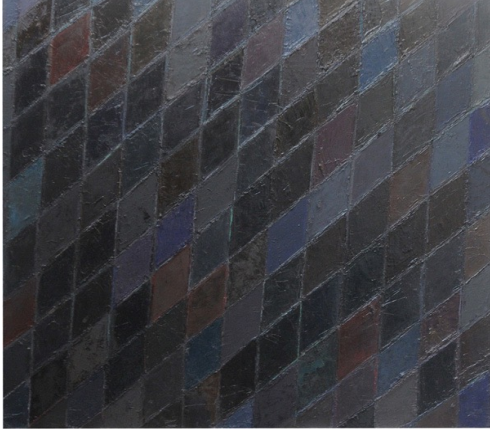

Tryst, 1993
oil on linen
97" × 97"

PAT LIPSKY

Fear, 1994
oil on linen
27" × 34"

History, 1994
oil on linen
96" × 96"

In Memoriam C.G., 1994-1999
oil on linen
96" × 96"

PAT LIPSKY

Mithuna, 1996-1997
oil on canvas
59 1/4" x 59 1/4"