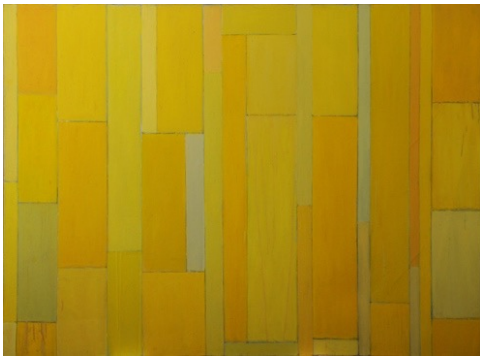

Goodbye, 1997
oil on canvas
33 3/4" x 38 1/8"

PAT LIPSKY

Achille's Palette, 1998
oil on canvas
60" × 38"

First One, 1998
acrylic, oil, mixed media on canvas
72 7/8" × 59 3/8"

PAT LIPSKY

Bourges, 2000
acrylic, alkyd oil on canvas
64 ½" × 75 ½"